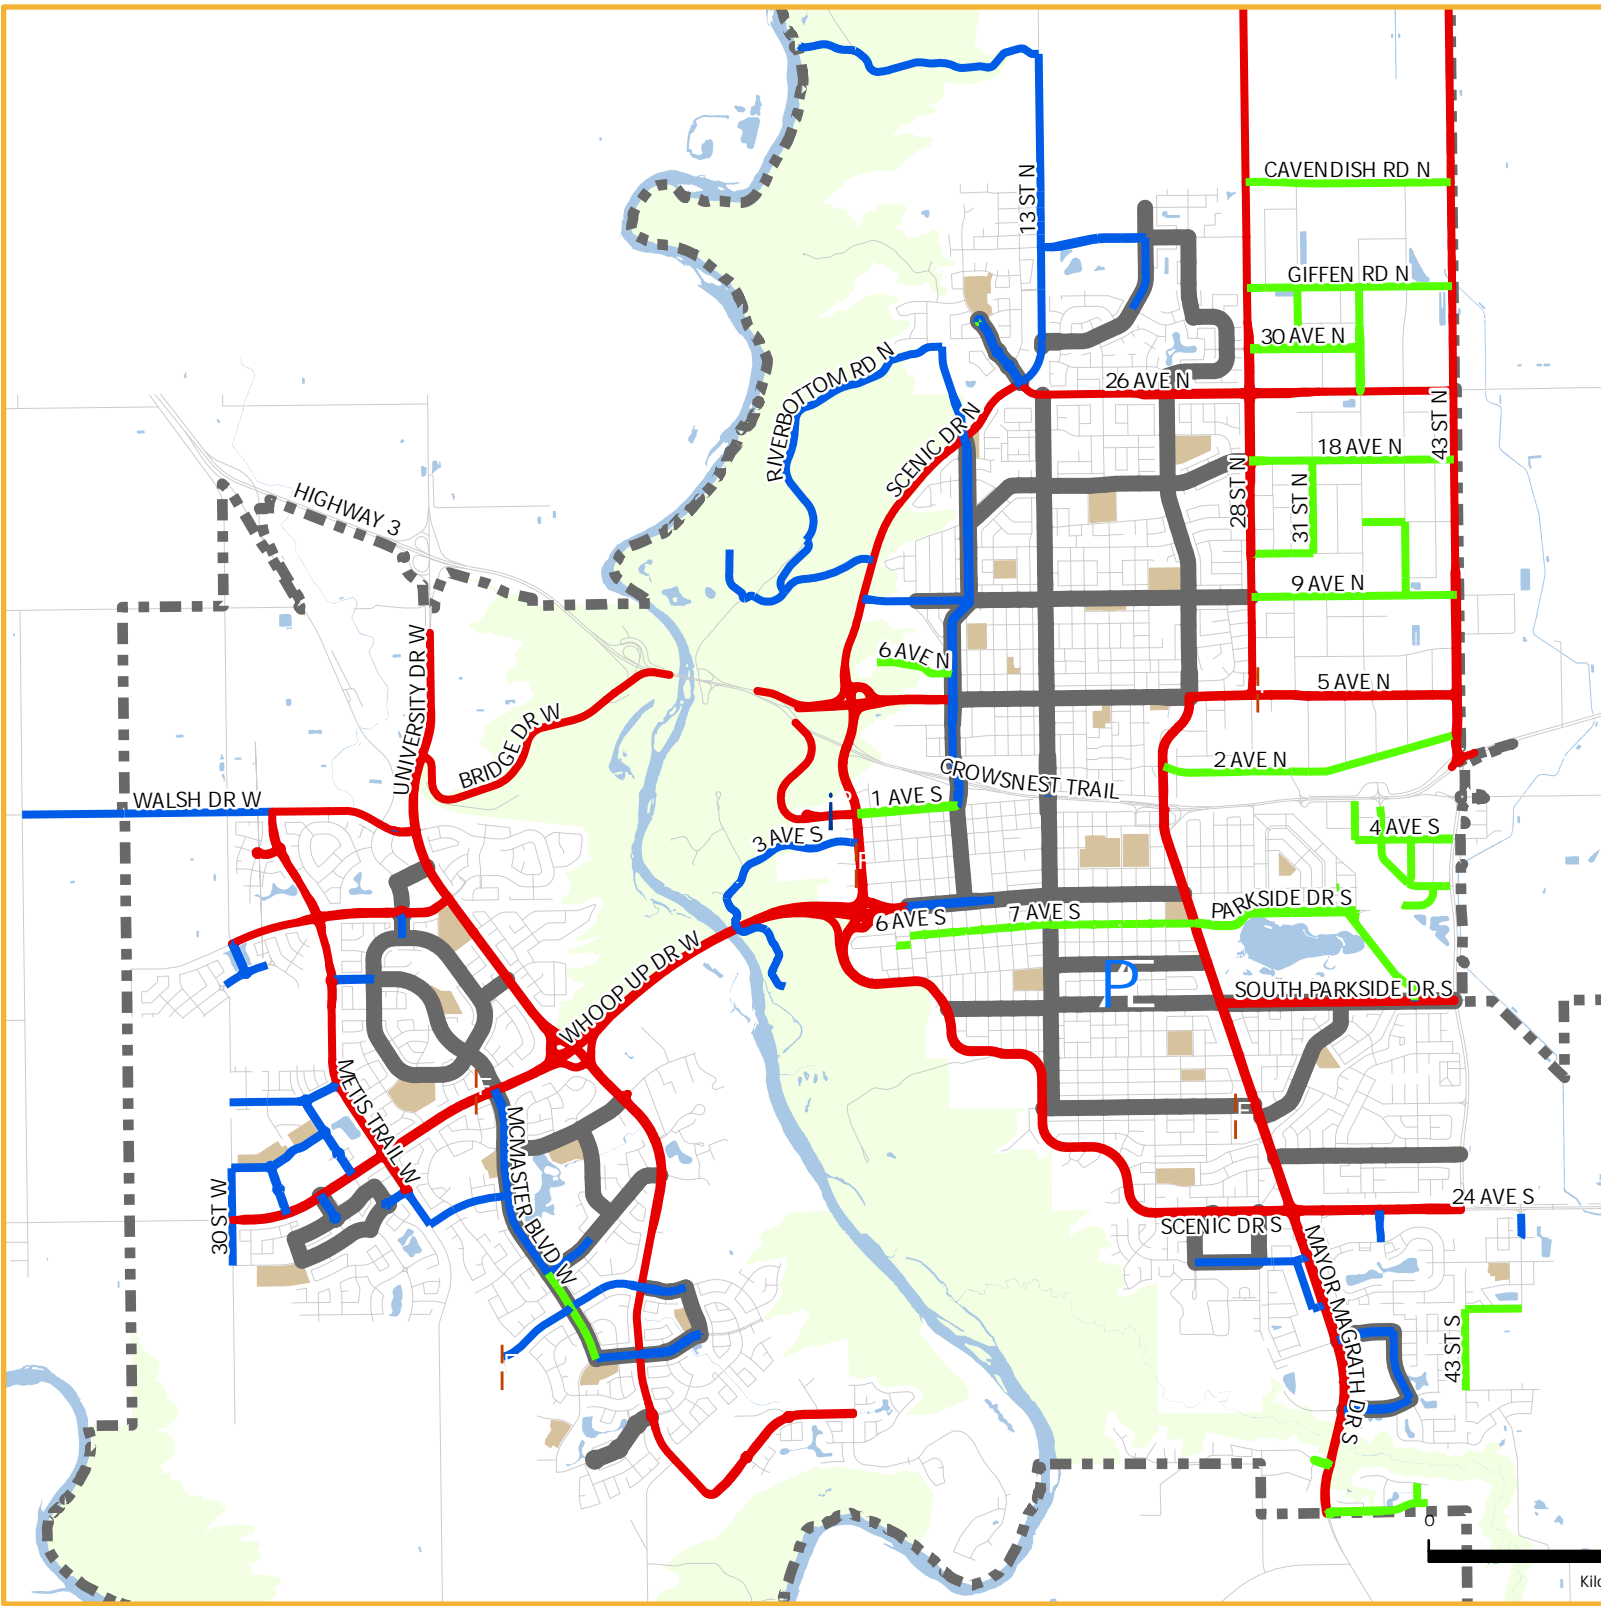

Existing Service Levels: Snow Plowing Priority and Snow Route

Phase Two: Snow Plowing Priority and Snow Route

Snow Plowing Priority

- ~ Priority 1: 119 KM
- ~ Priority 2: 46 KM
- ~ Priority 3: 30 KM

Snow Route

~ 63 KM

Snow Plowing Priority

- ~ Priority 1: 119 KM
- ~ Priority 2: 59 KM
- ~ Priority 3: 79 KM

Snow Route

~ 80 KM