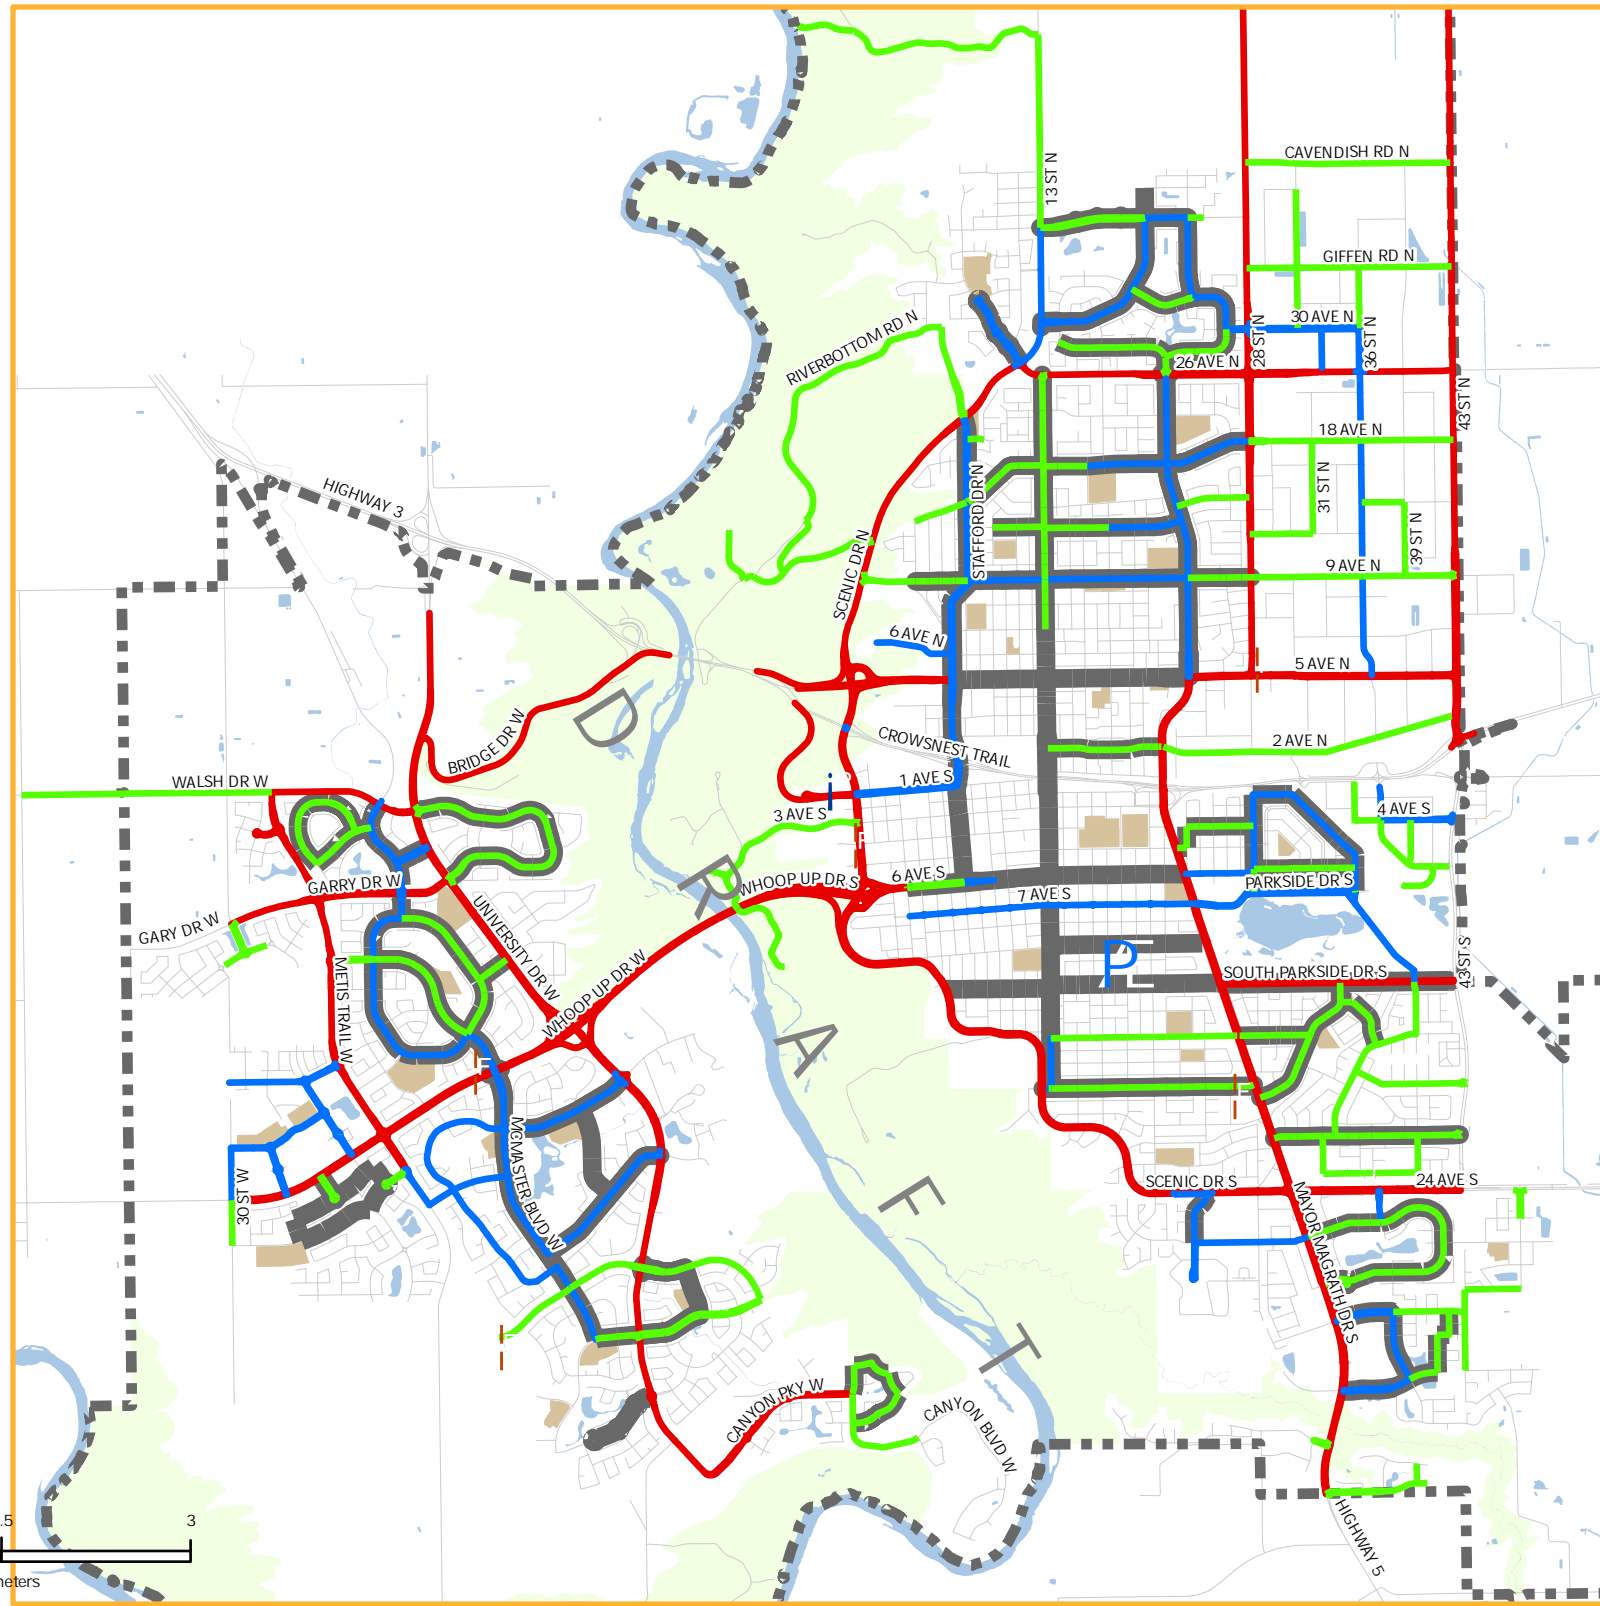

Existing Service Levels: Snow Plowing Priority and Snow Route

Phase Two: Snow Plowing Priority and Snow Route

Snow Plowing Priority

- ~ Priority 1: 119 KM
- ~ Priority 2: 46 KM
- ~ Priority 3: 30 KM

Snow Route

~ 63 KM

Snow Plowing Priority

- ~ Priority 1: 119 KM
- ~ Priority 2: 59 KM
- ~ Priority 3: 79 KM

Snow Route

~ 80 KM